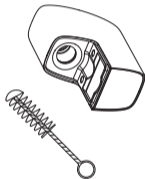

KEY FEATURES

AIR HEATING

<30" HEATING UP

*ADJUSTABLE
320°F-430°F*

*MICRO-USB
CHARGING*

BATTERY LEVEL

COMPACT SIZE

How to Load with Dry Herb

1. Push out the mouthpiece

2. Load herbs loosely

3. Put mouthpiece back,
enjoy vaping

How to Clean

1. Push out the mouthpiece

2. Remove the material from chamber

3. Use the cleaning brush to sweep the remaining residue from chamber

How to Load Wax and Oil

1. Remove mouthpiece

2. Pull off silicone cap from quartz cup

3. Load wax and oil

5. Put quartz cup into device

4. Replace silicone cap
cap

6. Re-insert mouthpiece,
enjoy your vaping