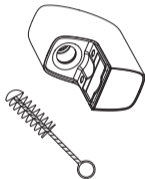

3. Use the cleaning brush to sweep the remaining residue from chamber