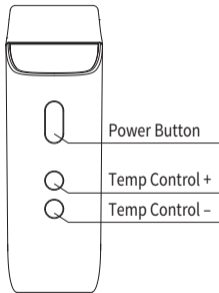

FUSE AIR Overview