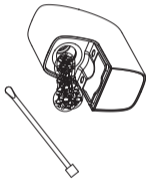

2. Remove the material from chamber